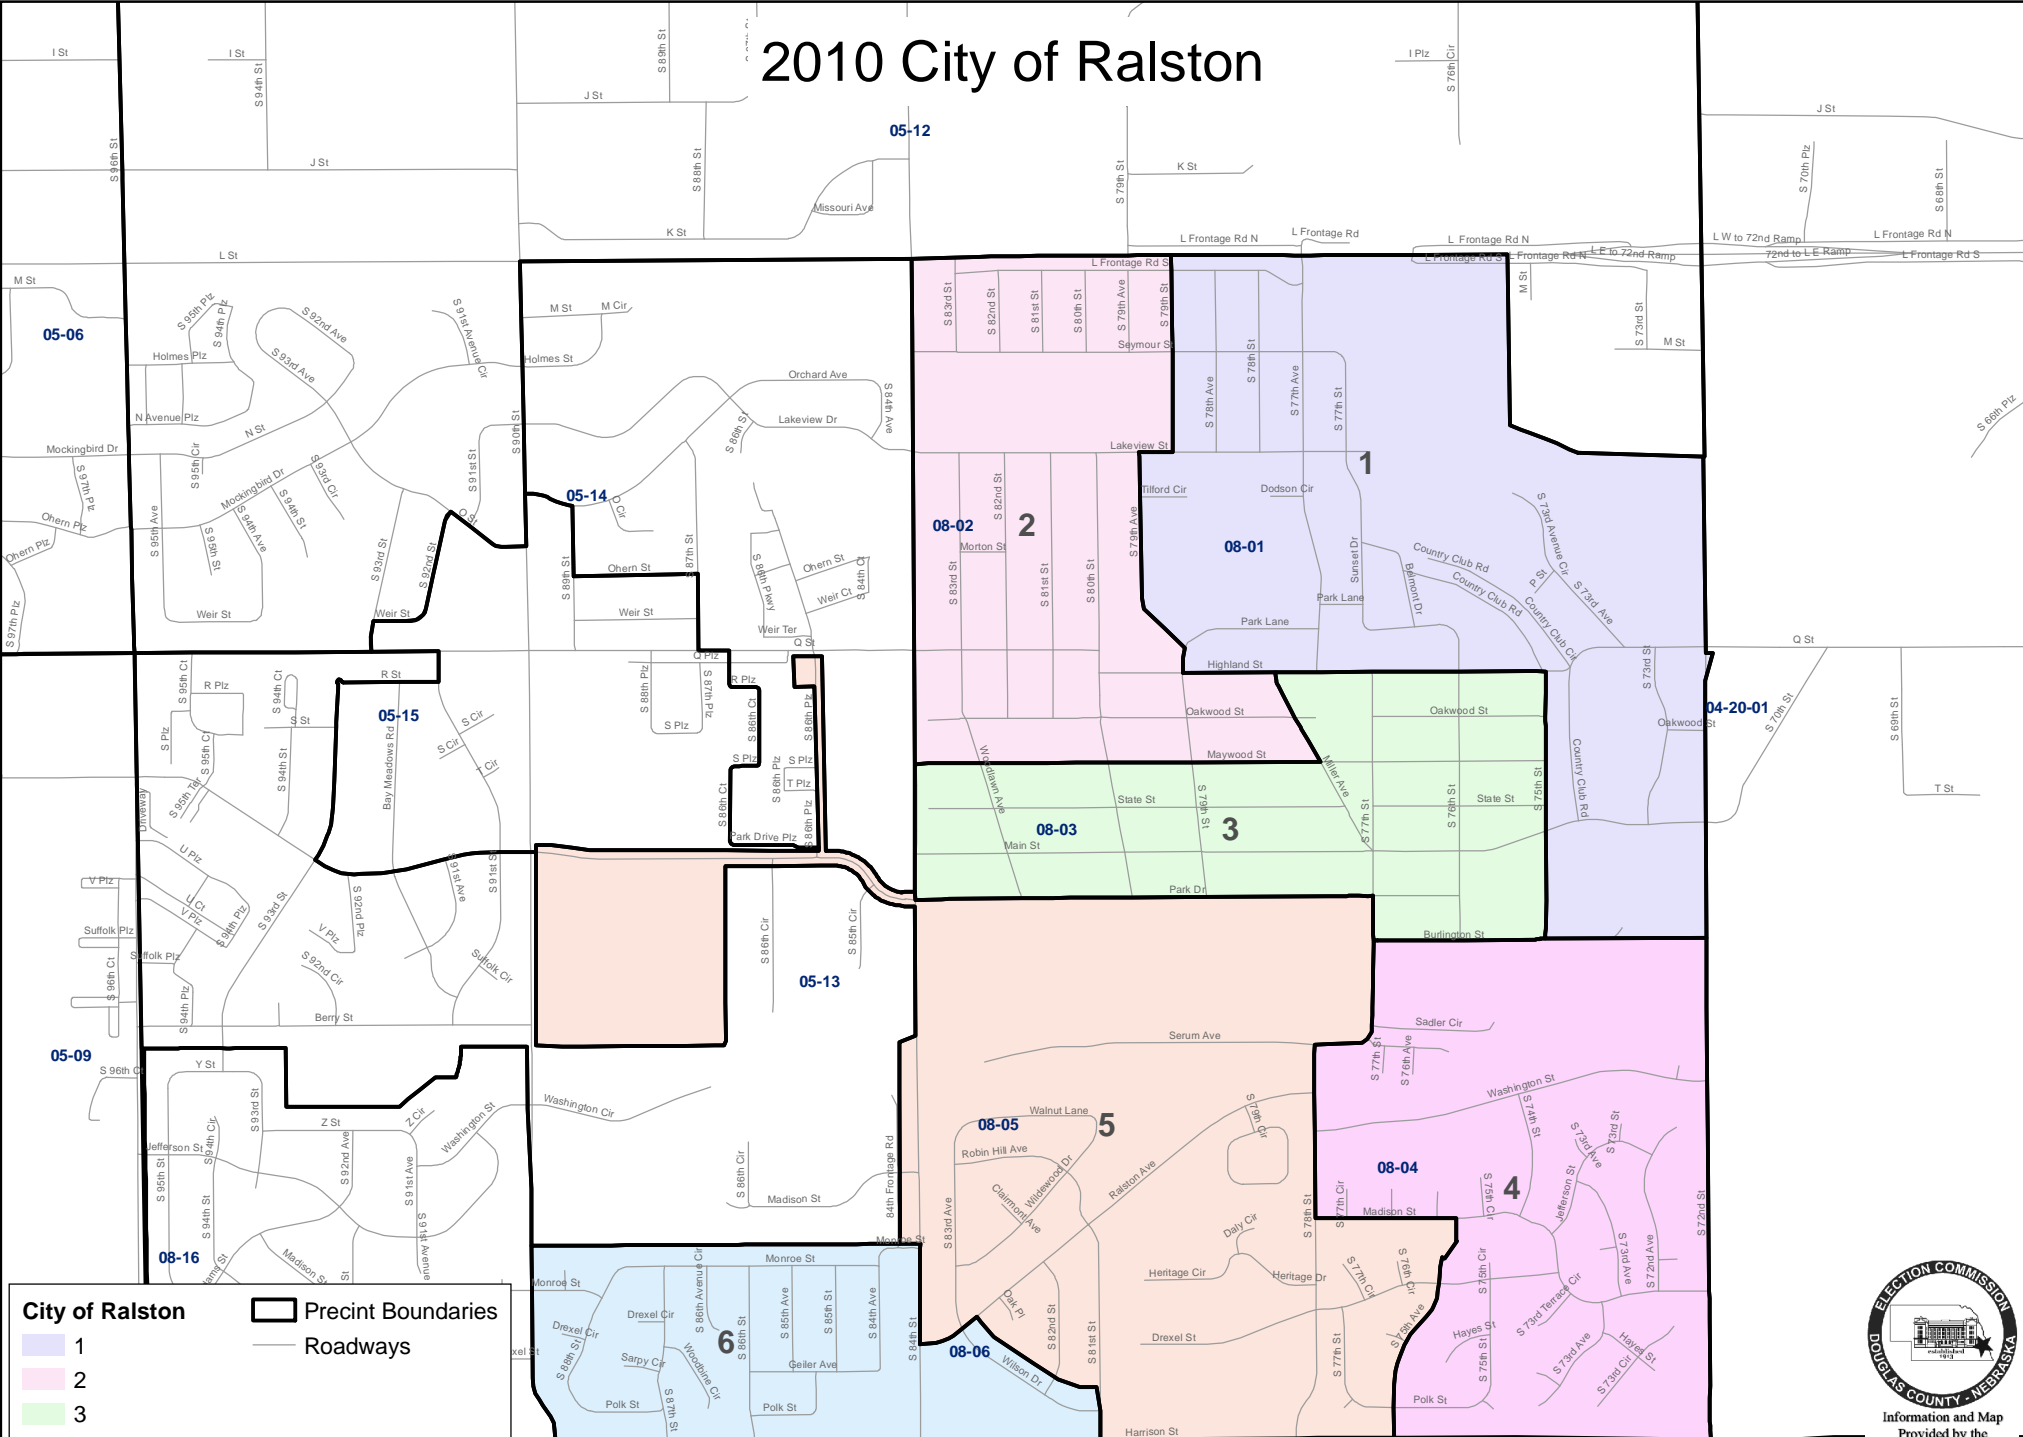

2010 City of Ralston

05-12

City of Ralston

- 1
- 2
- 3
- 4
- 5
- 6

Precinct Boundaries
 Roadways

Information and Map
 Provided by the
 Douglas County
 Election Commission
 225 North 115th Street
 Omaha, Nebraska 68154
 (402) 444-VOTE
www.votedouglascounty.com