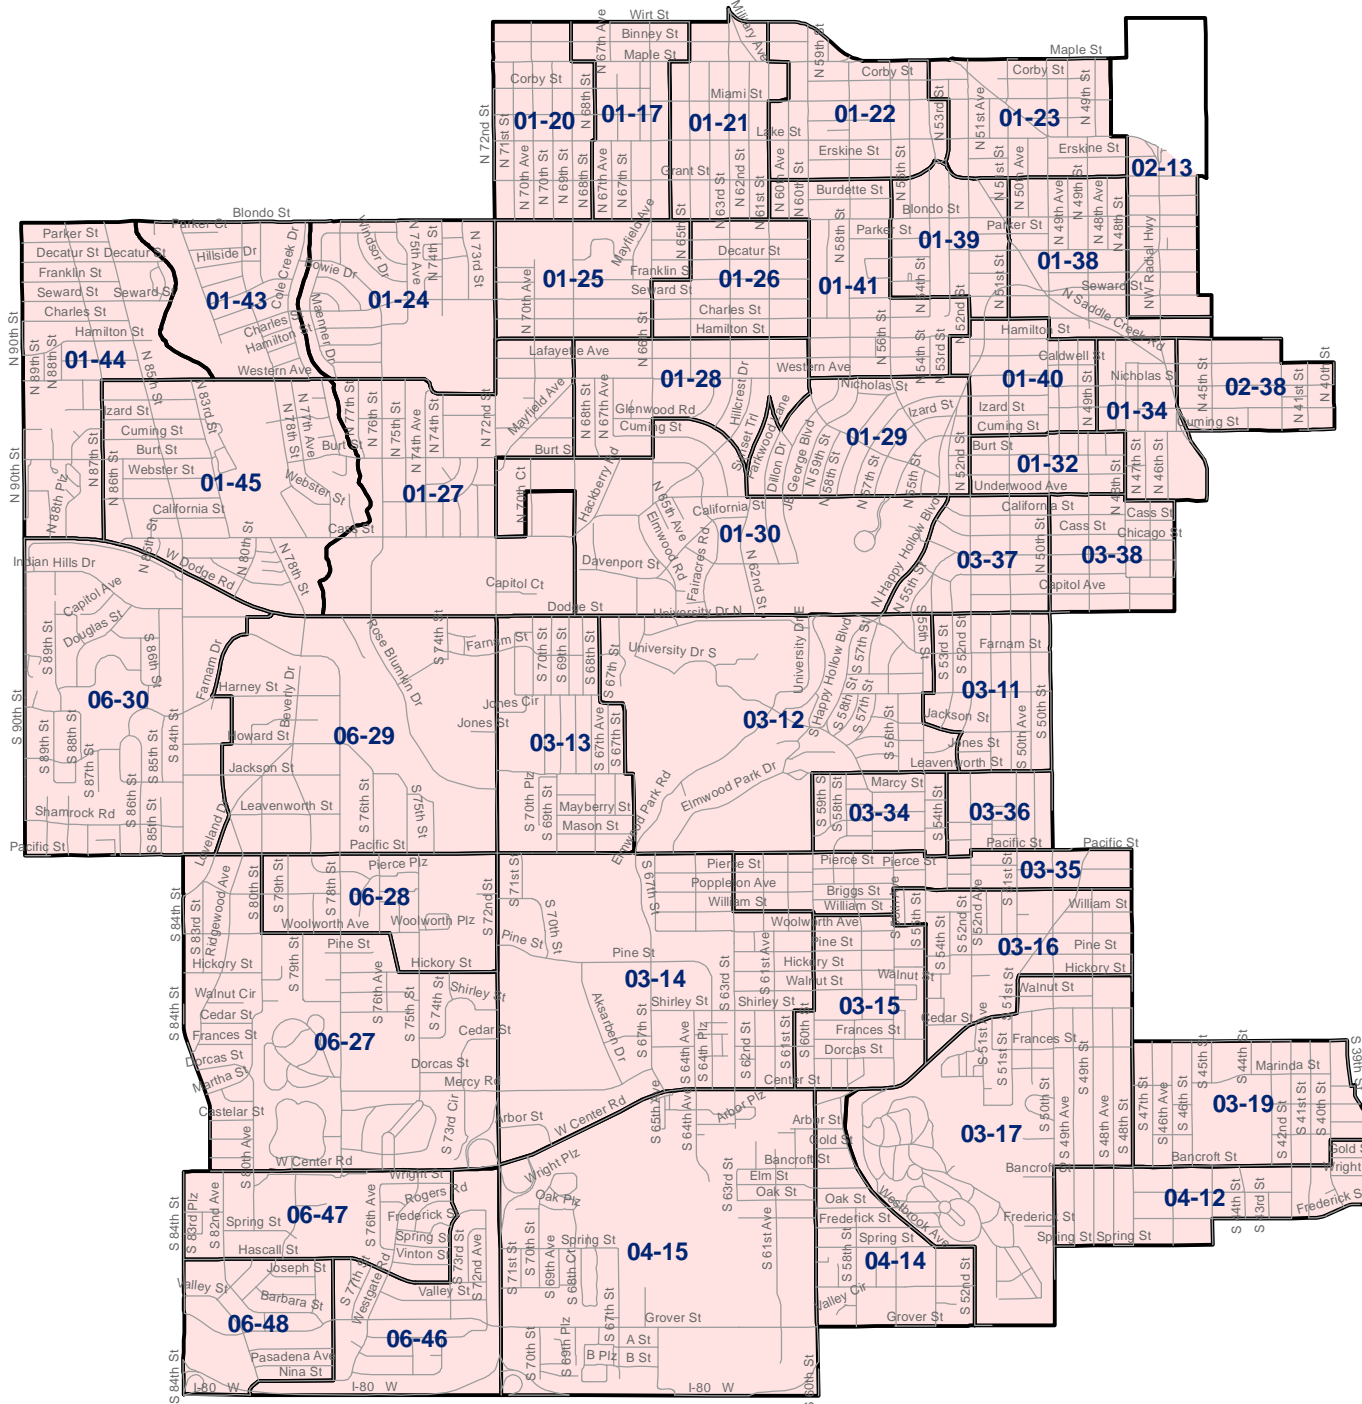

2010 Papio-Missouri NRD - District 7

- District Boundary
- Precinct Boundaries
- Roadways

Information and Map
 Provided by the
 Douglas County
 Election Commission
 225 North 115th Street
 Omaha, Nebraska 68154
 (402) 444-VOTE
 www.votedouglascounty.com