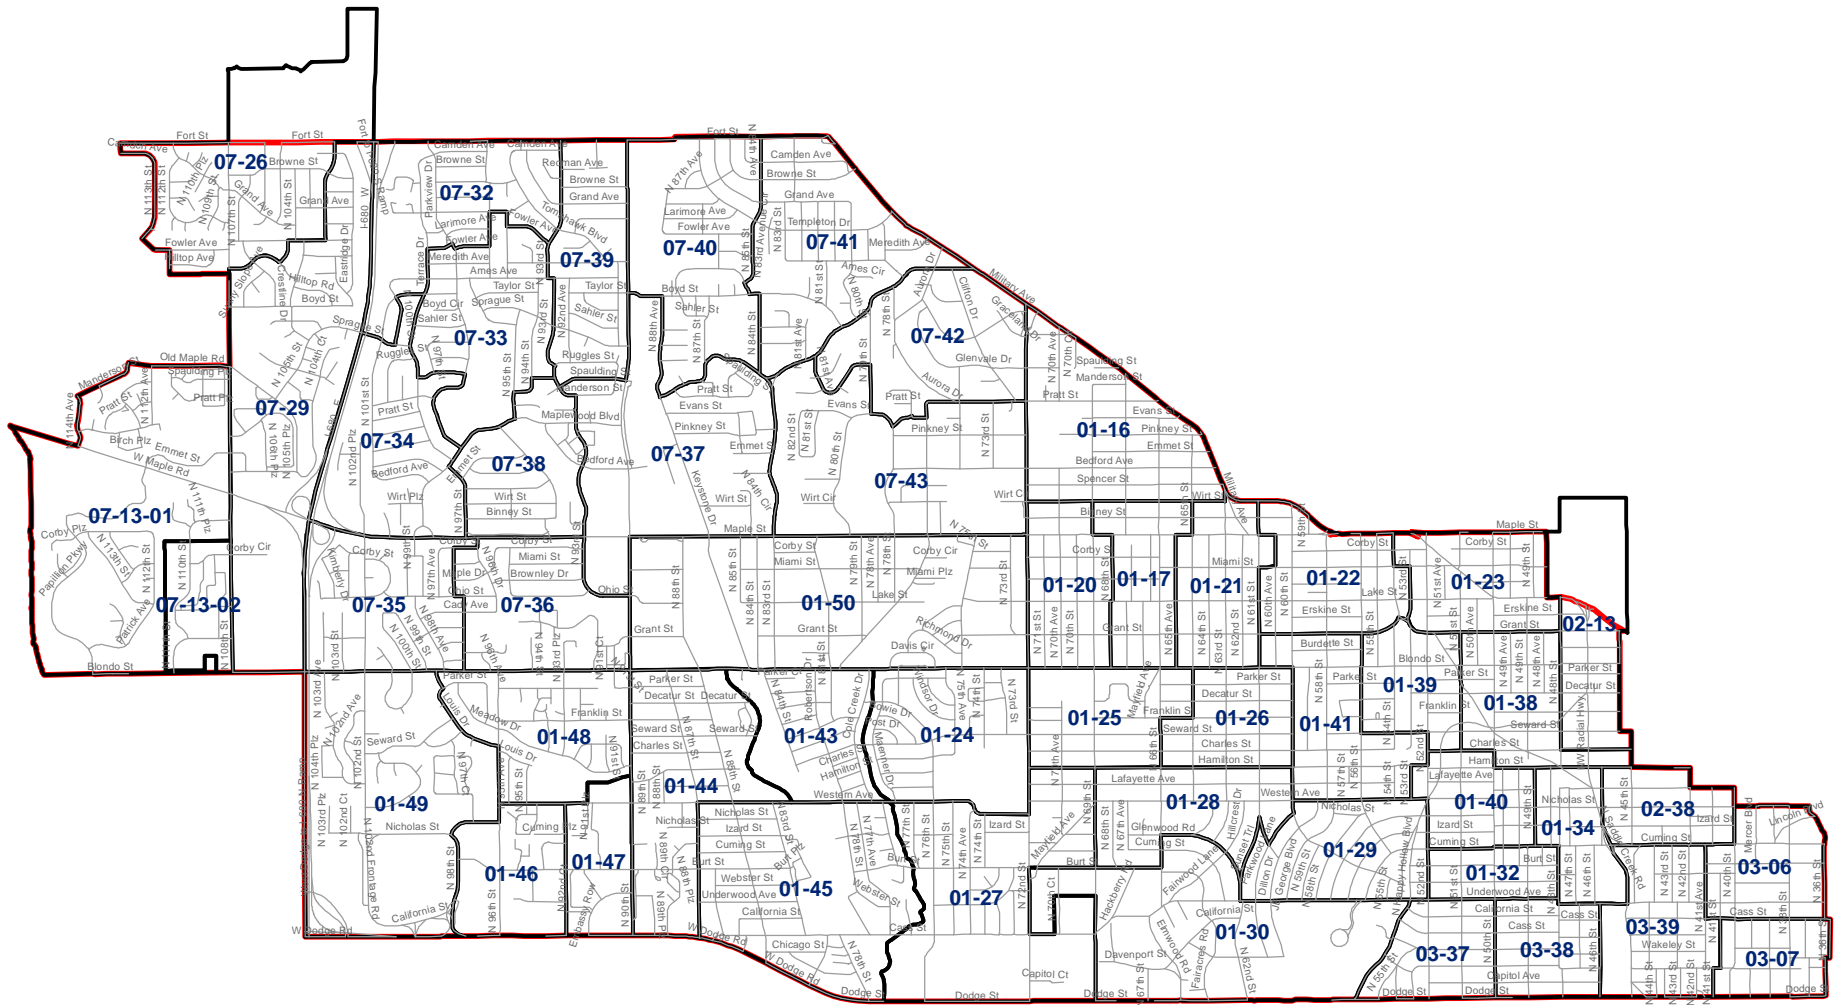

2010 Douglas County Board District 5

- County Board District 5
- Precinct Boundaries
- Roadways

Information and Map
 Provided by the
 Douglas County
 Election Commission
 225 North 115th Street
 Omaha, Nebraska 68154
 (402) 444-VOTE
www.votedouglascounty.com