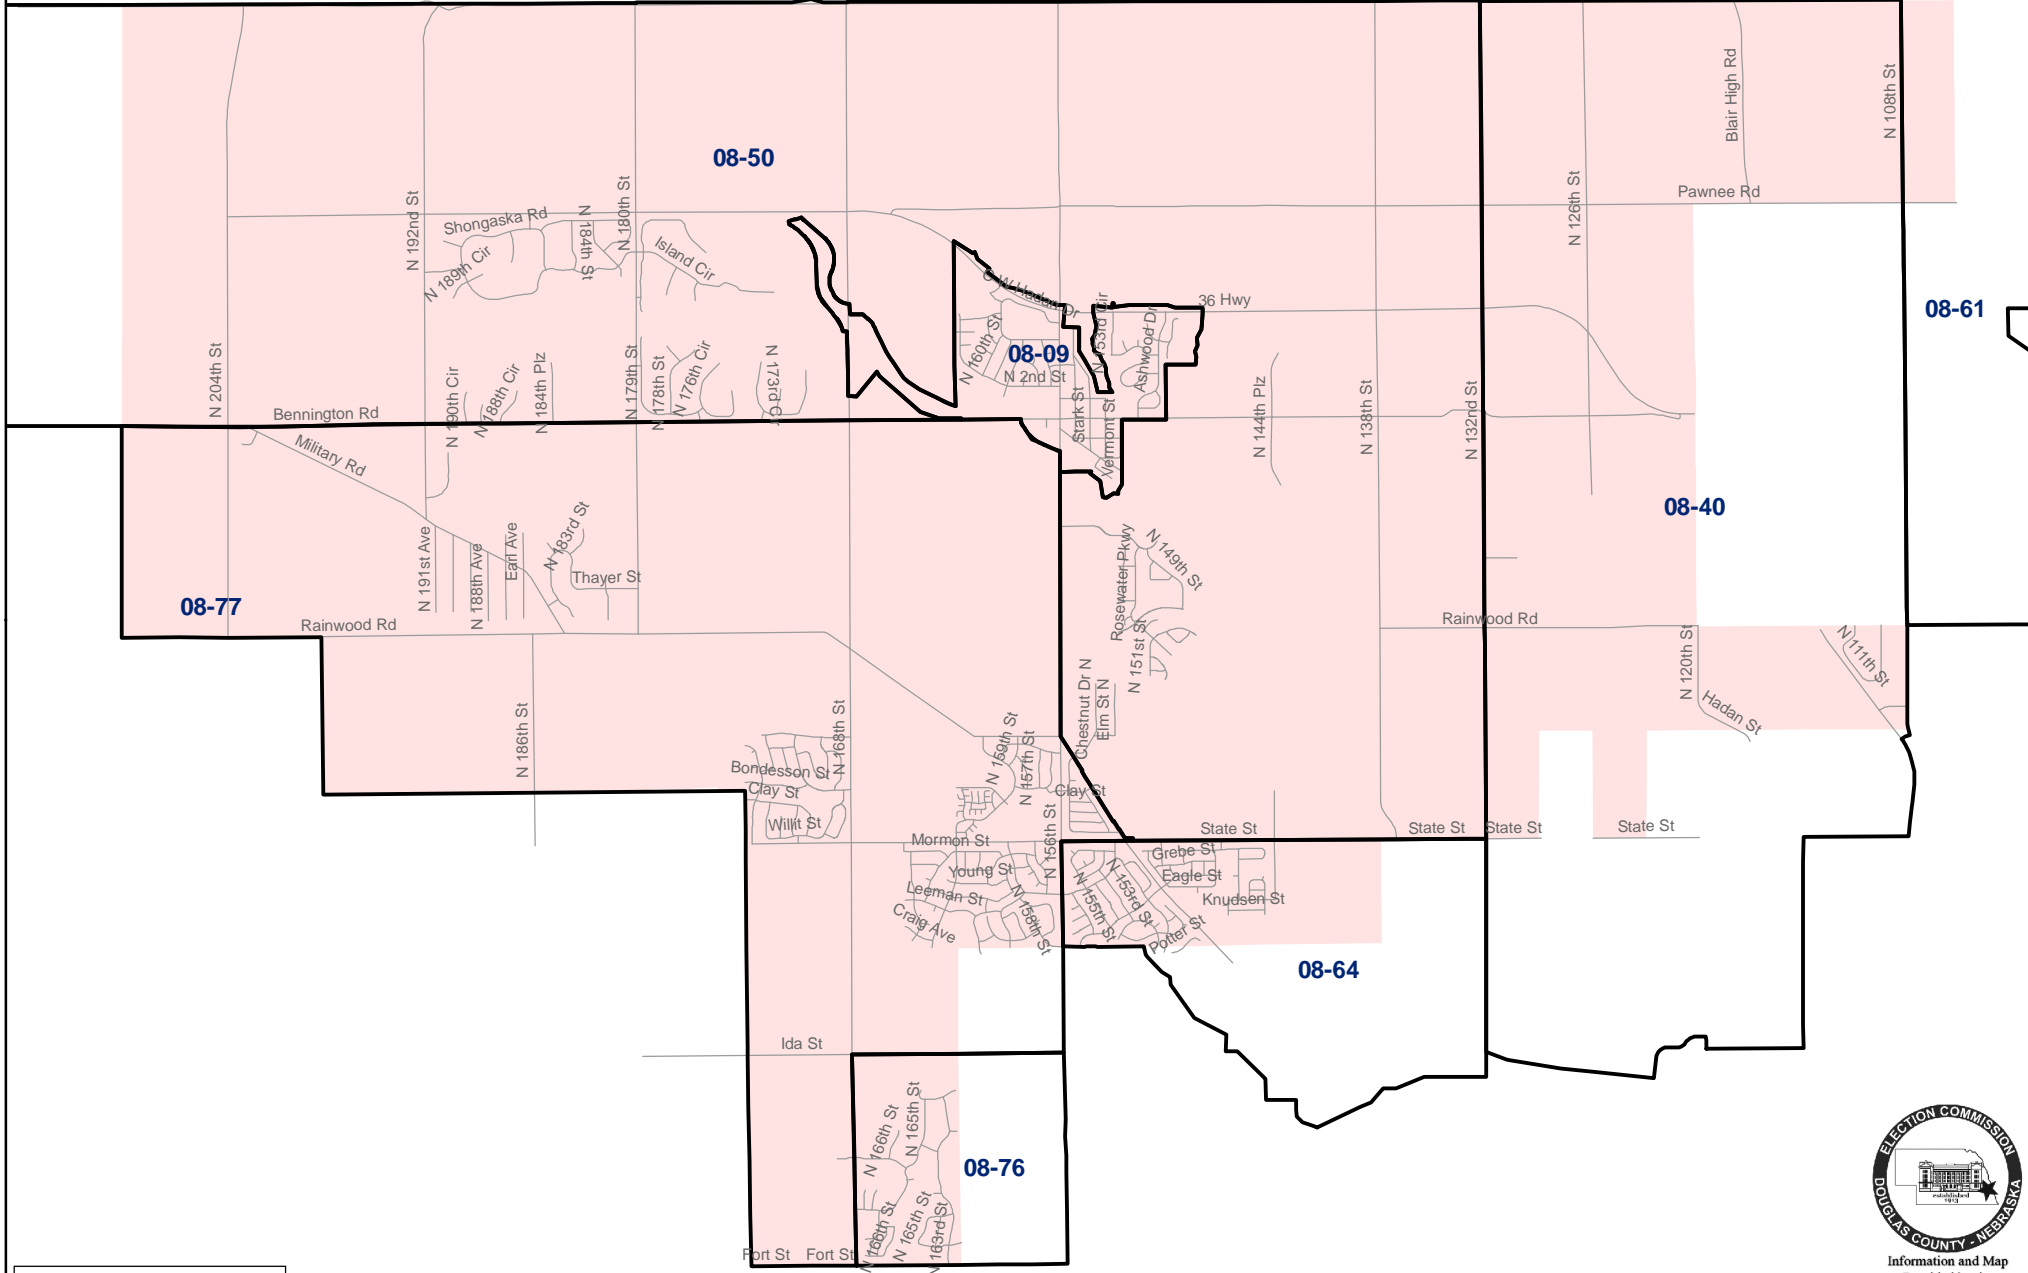

# 2010 Bennington School Board District #59

Dutch Hill Rd

- District Boundary
- Precinct Boundaries
- Roadways

Information and Map  
 Provided by the  
 Douglas County  
 Election Commission  
 225 North 115th Street  
 Omaha, Nebraska 68154  
 (402) 444-VOTE  
[www.votedouglascounty.com](http://www.votedouglascounty.com)