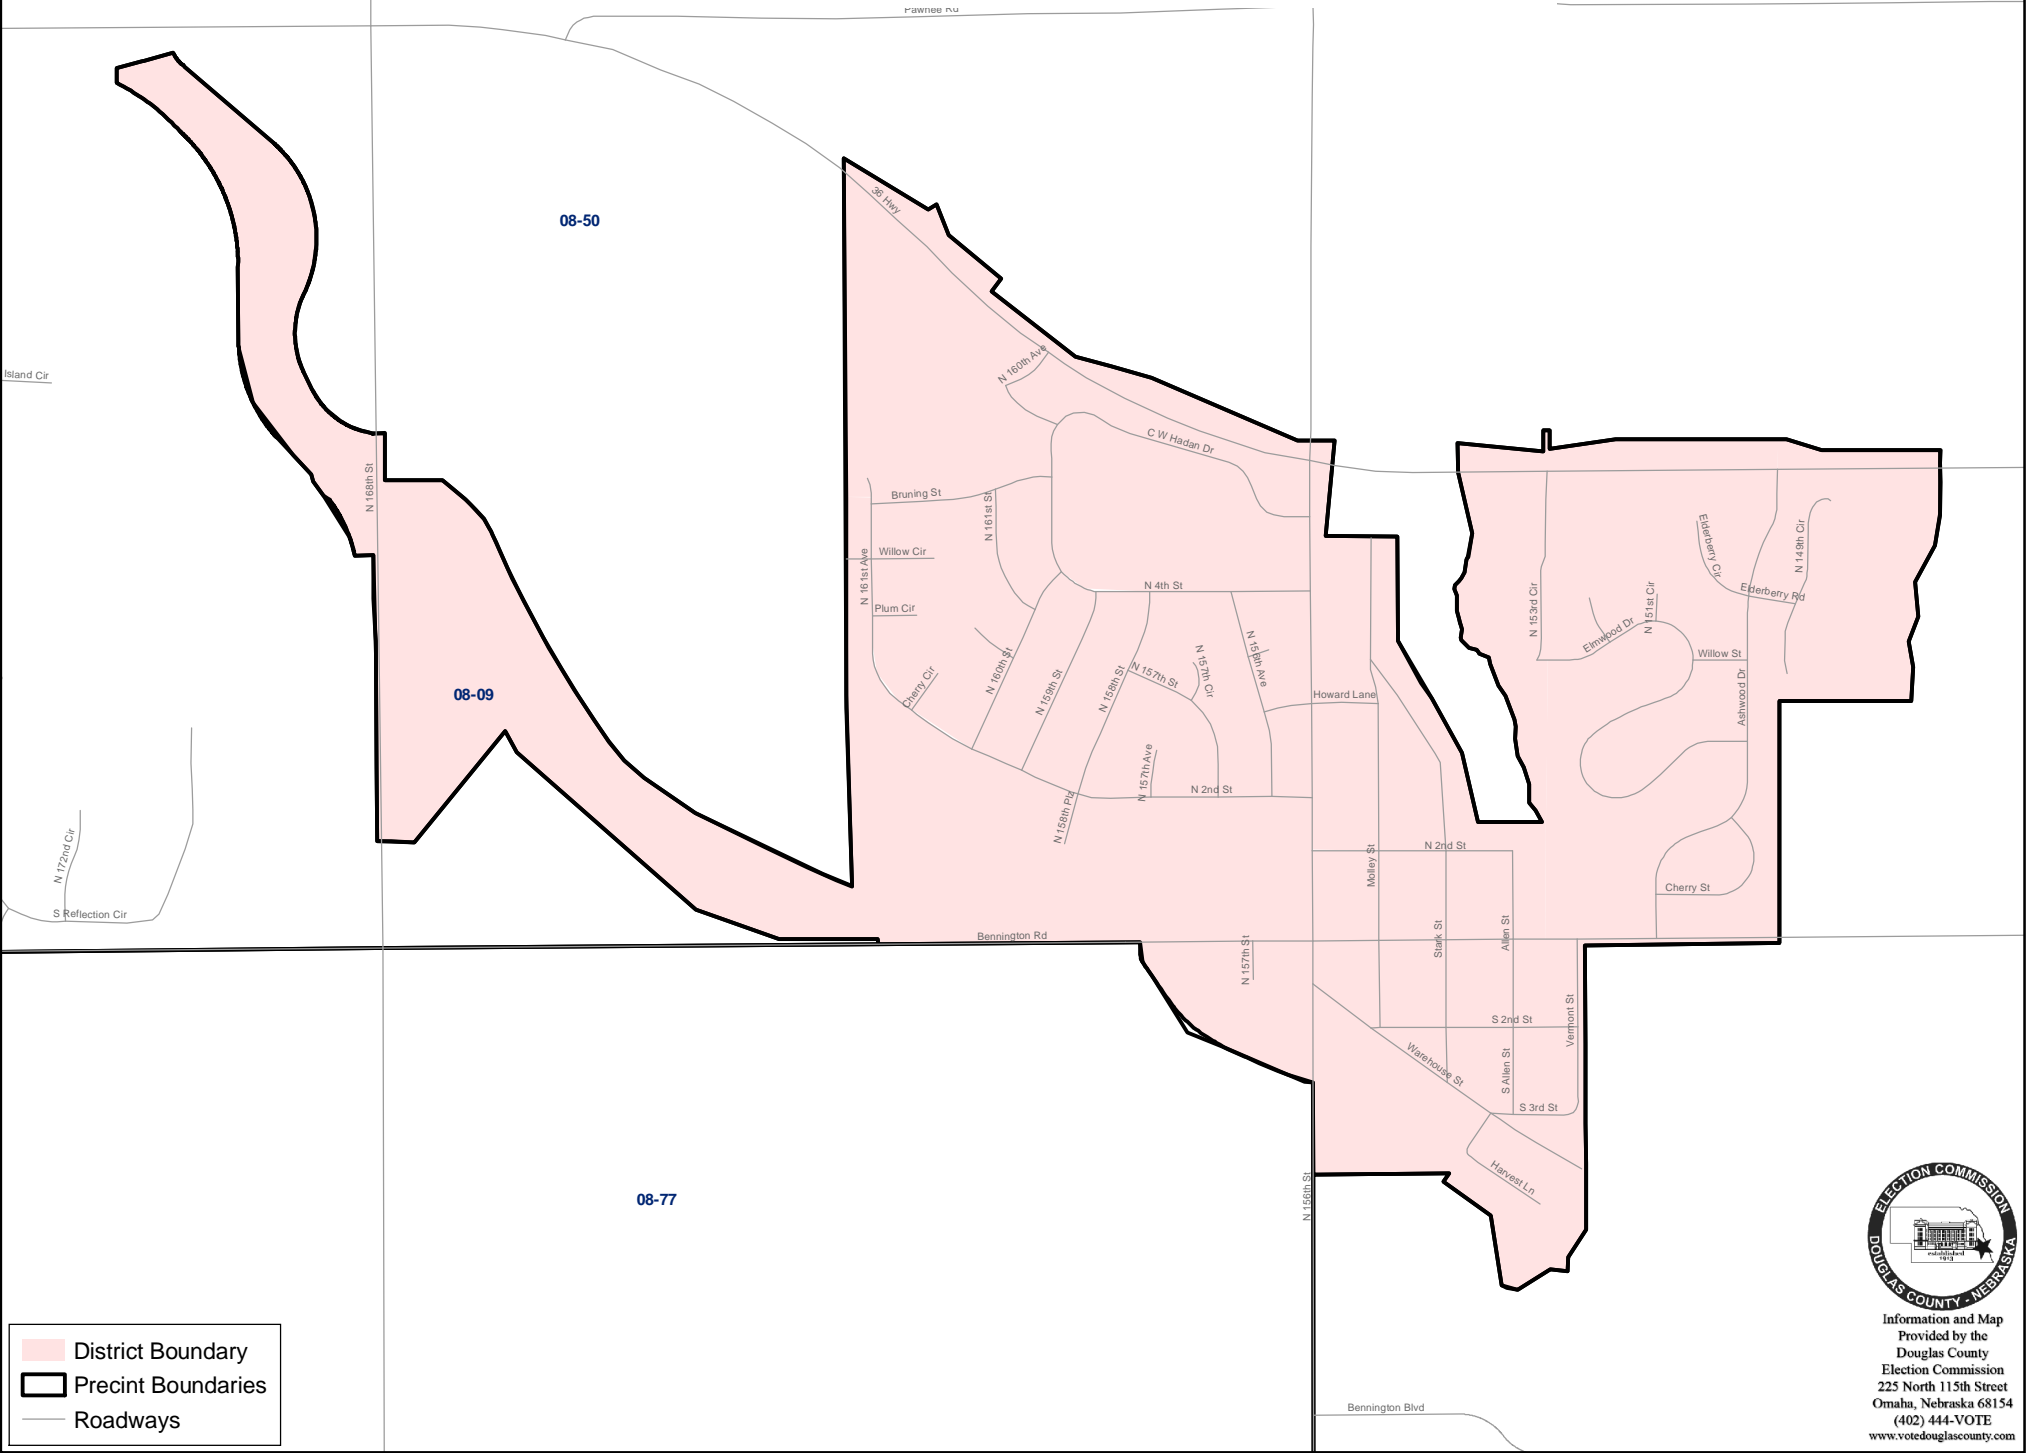

2010 Bennington City Council - All Districts

District Boundary
 Precinct Boundaries
 Roadways

ELECTION COMMISSION
DOUGLAS COUNTY - NEBRASKA

Information and Map
 Provided by the
 Douglas County
 Election Commission
 225 North 115th Street
 Omaha, Nebraska 68154
 (402) 444-VOTE
www.votedouglascounty.com